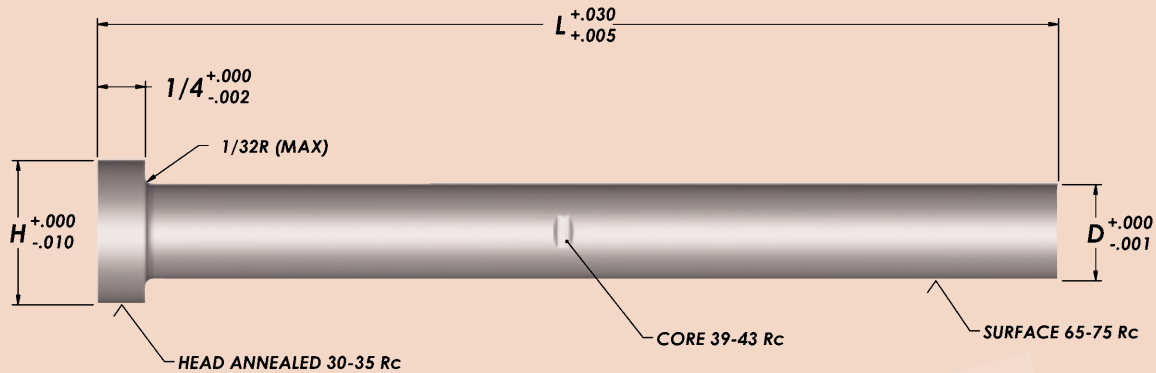

Return Pins

Nitrided Inch

Material • AISI: H13
• 1.2344

D = 1/2"

L	3-9/16	4-1/16	4-9/16	5-1/16	5-9/16	6-1/16	6-9/16
H	3/4	3/4	3/4	3/4	3/4	3/4	3/4
Catalog Number	RP5356	RP5406	RP5456	RP5506	RP5556	RP5606	RP5656

D = 5/8"

L	4-1/16	4-9/16	5-1/16	5-9/16	6-1/16	6-9/16	7-1/16	7-9/16	8-1/16
H	7/8	7/8	7/8	7/8	7/8	7/8	7/8	7/8	7/8
Catalog Number	RP6406	RP6456	RP6506	RP6556	RP6606	RP6656	RP6706	RP6756	RP6806

D = 3/4"

L	4-15/16	5-7/16	5-15/16	6-7/16	6-15/16	7-7/16	7-15/16	8-7/16	8-15/16	9-7/16
H	1"	1"	1"	1"	1"	1"	1"	1"	1"	1"
Catalog Number	RP7493	RP7543	RP7593	RP7643	RP7693	RP7743	RP7793	RP7843	RP7893	RP7943